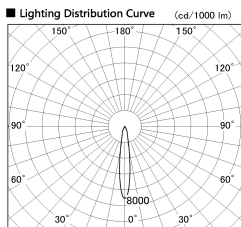

Item no. DD136-0815DW9030-R

Series Name: Cledy versa R-G
(DD136-AG-R)

Dark Mirror Reflector

Installation	Recessed mount
Type	Extra high-efficiency adjustable downlight : Antiglare
Fixture wattage	7.5W
Beam angle	16deg
Color Temp.	3000K
CRI	Ra>90
Luminous	551 lm
Body	Die-cast aluminum alloy
Body finish	N/A
Trim finish	White
Reflector finish	Dark Mirror
IP Rate	IP20
Light source	COB module
Input Voltage	AC220~240V
Dimming Type	Non-Dimmable
Certificate	CE, CCC
Cut Hole	100mm