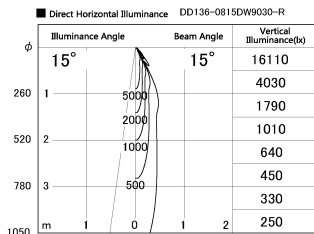

Item no. DD136-0815DW9030-R

Series Name: Cledy versa R-G
(DD136-AG-R)

Dark Mirror Reflector

Installation	Recessed mount
Type	Extra high-efficiency adjustable downlight : Antiglare
Fixture wattage	7.5W
Beam angle	16deg
Color Temp.	3000K
CRI	Ra>90
Luminous	551 lm
Body	Die-cast aluminum alloy
Body finish	N/A
Trim finish	White
Reflector finish	Dark Mirror
IP Rate	IP20
Light source	COB module
Input Voltage	AC220~240V
Dimming Type	Non-Dimmable
Certificate	CE, CCC
Cut Hole	100mm