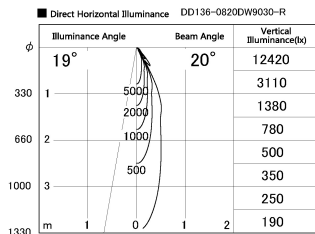

Item no. DD136-0820DW9030-R

Series Name: Cledy versa R-G
(DD136-AG-R)

Dark Mirror Reflector

Installation	Recessed mount
Type	Extra high-efficiency adjustable downlight : Antiglare
Fixture wattage	7.5W
Beam angle	20deg
Color Temp.	3000K
CRI	Ra>90
Luminous	596 lm
Body	Die-cast aluminum alloy
Body finish	N/A
Trim finish	White
Reflector finish	Dark Mirror
IP Rate	IP20
Light source	COB module
Input Voltage	AC220~240V
Dimming Type	Non-Dimmable
Certificate	CE, CCC
Cut Hole	100mm