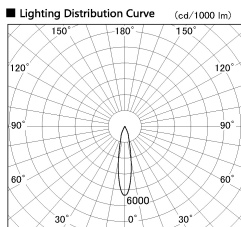

Item no. DD136-0820DW9030-R

Series Name: Cledy versa R-G
(DD136-AG-R)

Dark Mirror Reflector

Installation	Recessed mount
Type	Extra high-efficiency adjustable downlight : Antiglare
Fixture wattage	7.5W
Beam angle	20deg
Color Temp.	3000K
CRI	Ra>90
Luminous	596 lm
Body	Die-cast aluminum alloy
Body finish	N/A
Trim finish	White
Reflector finish	Dark Mirror
IP Rate	IP20
Light source	COB module
Input Voltage	AC220~240V
Dimming Type	Non-Dimmable
Certificate	CE, CCC
Cut Hole	100mm