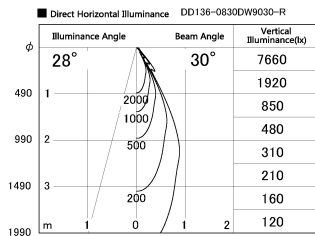

Item no. DD136-0830DW9030-R

Series Name: Cledy versa R-G
(DD136-AG-R)

Dark Mirror Reflector

Installation	Recessed mount
Type	Extra high-efficiency adjustable downlight : Antiglare
Fixture wattage	7.5W
Beam angle	30deg
Color Temp.	3000K
CRI	Ra>90
Luminous	641 lm
Body	Die-cast aluminum alloy
Body finish	N/A
Trim finish	White
Reflector finish	Dark Mirror
IP Rate	IP20
Light source	COB module
Input Voltage	AC220~240V
Dimming Type	Non-Dimmable
Certificate	CE, CCC
Cut Hole	100mm