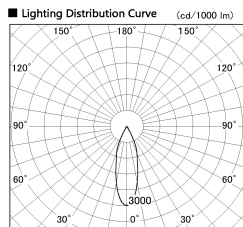

Item no. DD136-0830DW9030-R

Series Name: Cledy versa R-G
(DD136-AG-R)

Dark Mirror Reflector

Installation	Recessed mount
Type	Extra high-efficiency adjustable downlight : Antiglare
Fixture wattage	7.5W
Beam angle	30deg
Color Temp.	3000K
CRI	Ra>90
Luminous	641 lm
Body	Die-cast aluminum alloy
Body finish	N/A
Trim finish	White
Reflector finish	Dark Mirror
IP Rate	IP20
Light source	COB module
Input Voltage	AC220~240V
Dimming Type	Non-Dimmable
Certificate	CE, CCC
Cut Hole	100mm