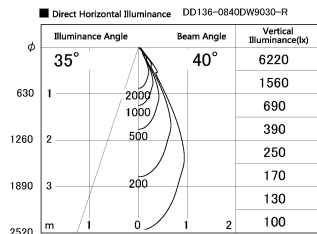

Item no. DD136-0840DW9030-R

Series Name: Cledy versa R-G
(DD136-AG-R)

Dark Mirror Reflector

Installation	Recessed mount
Type	Extra high-efficiency adjustable downlight : Antiglare
Fixture wattage	7.5W
Beam angle	39deg
Color Temp.	3000K
CRI	Ra>90
Luminous	659 lm
Body	Die-cast aluminum alloy
Body finish	N/A
Trim finish	White
Reflector finish	Dark Mirror
IP Rate	IP20
Light source	COB module
Input Voltage	AC220~240V
Dimming Type	Non-Dimmable
Certificate	CE, CCC
Cut Hole	100mm