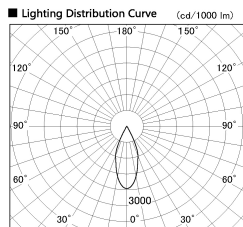

Item no. DD136-0840DW9030-R

Series Name: Cledy versa R-G
(DD136-AG-R)

Dark Mirror Reflector

Installation	Recessed mount
Type	Extra high-efficiency adjustable downlight : Antiglare
Fixture wattage	7.5W
Beam angle	39deg
Color Temp.	3000K
CRI	Ra>90
Luminous	659 lm
Body	Die-cast aluminum alloy
Body finish	N/A
Trim finish	White
Reflector finish	Dark Mirror
IP Rate	IP20
Light source	COB module
Input Voltage	AC220~240V
Dimming Type	Non-Dimmable
Certificate	CE, CCC
Cut Hole	100mm