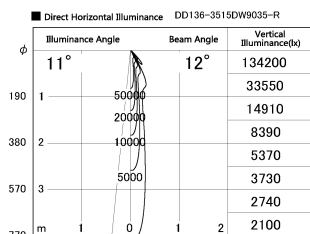

Item no. DD136-3515DW9035-R

Series Name: Cledy versa R-G
(DD136-AG-R)

Dark Mirror Reflector

Installation	Recessed mount
Type	Extra high-efficiency adjustable downlight : Antiglare
Fixture wattage	36W
Beam angle	12 deg
Color Temp.	3500K
CRI	Ra>90
Luminous	2876 lm
Body	Die-cast aluminum alloy
Body finish	N/A
Trim finish	White
Reflector finish	Dark Mirror
IP Rate	IP20
Light source	COB module
Input Voltage	AC220~240V
Dimming Type	Non-Dimmable
Certificate	CE, CCC
Cut Hole	150mm