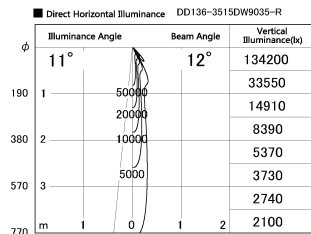

Item no. DD136-3515DW9035-R

Series Name: Cledy versa R-G
(DD136-AG-R)

Dark Mirror Reflector

Installation	Recessed mount
Type	Extra high-efficiency adjustable downlight : Antiglare
Fixture wattage	36W
Beam angle	12 deg
Color Temp.	3500K
CRI	Ra>90
Luminous	2876 lm
Body	Die-cast aluminum alloy
Body finish	N/A
Trim finish	White
Reflector finish	Dark Mirror
IP Rate	IP20
Light source	COB module
Input Voltage	AC220~240V
Dimming Type	Non-Dimmable
Certificate	CE, CCC
Cut Hole	150mm