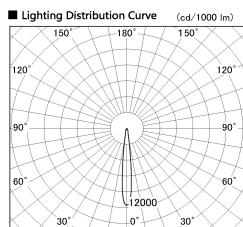

Item no. DD136-3515DW9035-R

Series Name: Cledy versa R-G
(DD136-AG-R)

Dark Mirror Reflector

Installation	Recessed mount
Type	Extra high-efficiency adjustable downlight : Antiglare
Fixture wattage	36W
Beam angle	12 deg
Color Temp.	3500K
CRI	Ra>90
Luminous	2876 lm
Body	Die-cast aluminum alloy
Body finish	N/A
Trim finish	White
Reflector finish	Dark Mirror
IP Rate	IP20
Light source	COB module
Input Voltage	AC220~240V
Dimming Type	Non-Dimmable
Certificate	CE, CCC
Cut Hole	150mm