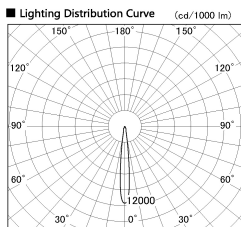

Item no. DD136-3515DW9035-R

Series Name: Cledy versa R-G
(DD136-AG-R)

Dark Mirror Reflector

Installation	Recessed mount
Type	Extra high-efficiency adjustable downlight : Antiglare
Fixture wattage	36W
Beam angle	12 deg
Color Temp.	3500K
CRI	Ra>90
Luminous	2876 lm
Body	Die-cast aluminum alloy
Body finish	N/A
Trim finish	White
Reflector finish	Dark Mirror
IP Rate	IP20
Light source	COB module
Input Voltage	AC220~240V
Dimming Type	Non-Dimmable
Certificate	CE, CCC
Cut Hole	150mm