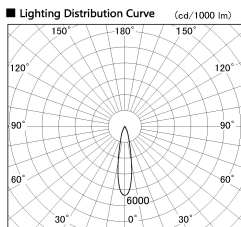

Item no. DD136-3520DW9035-R

Series Name: Cledy versa R-G
(DD136-AG-R)

Dark Mirror Reflector

Installation	Recessed mount
Type	Extra high-efficiency adjustable downlight : Antiglare
Fixture wattage	36W
Beam angle	21 deg
Color Temp.	3500K
CRI	Ra>90
Luminous	3431 lm
Body	Die-cast aluminum alloy
Body finish	N/A
Trim finish	White
Reflector finish	Dark Mirror
IP Rate	IP20
Light source	COB module
Input Voltage	AC220~240V
Dimming Type	Non-Dimmable
Certificate	CE, CCC
Cut Hole	150mm