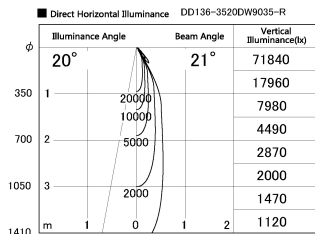

Item no. DD136-3520DW9035-R

Series Name: Cledy versa R-G
(DD136-AG-R)

Dark Mirror Reflector

Installation	Recessed mount
Type	Extra high-efficiency adjustable downlight : Antiglare
Fixture wattage	36W
Beam angle	21 deg
Color Temp.	3500K
CRI	Ra>90
Luminous	3431 lm
Body	Die-cast aluminum alloy
Body finish	N/A
Trim finish	White
Reflector finish	Dark Mirror
IP Rate	IP20
Light source	COB module
Input Voltage	AC220~240V
Dimming Type	Non-Dimmable
Certificate	CE, CCC
Cut Hole	150mm