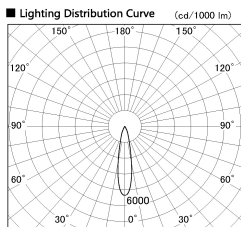

Item no. DD136-3520DW9035-R

Series Name: Cledy versa R-G  
(DD136-AG-R)

Dark Mirror Reflector

Installation	Recessed mount
Type	Extra high-efficiency adjustable downlight : Antiglare
Fixture wattage	36W
Beam angle	21 deg
Color Temp.	3500K
CRI	Ra>90
Luminous	3431 lm
Body	Die-cast aluminum alloy
Body finish	N/A
Trim finish	White
Reflector finish	Dark Mirror
IP Rate	IP20
Light source	COB module
Input Voltage	AC220~240V
Dimming Type	Non-Dimmable
Certificate	CE, CCC
Cut Hole	150mm