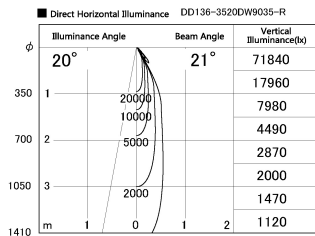

Item no. DD136-3520DW9035-R

Series Name: Cledy versa R-G  
(DD136-AG-R)

Dark Mirror Reflector

Installation	Recessed mount
Type	Extra high-efficiency adjustable downlight : Antiglare
Fixture wattage	36W
Beam angle	21 deg
Color Temp.	3500K
CRI	Ra>90
Luminous	3431 lm
Body	Die-cast aluminum alloy
Body finish	N/A
Trim finish	White
Reflector finish	Dark Mirror
IP Rate	IP20
Light source	COB module
Input Voltage	AC220~240V
Dimming Type	Non-Dimmable
Certificate	CE, CCC
Cut Hole	150mm