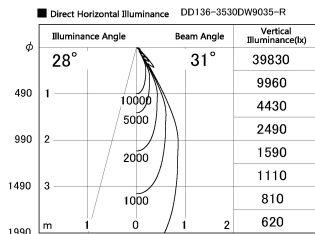

Item no. DD136-3530DW9035-R

Series Name: Cledy versa R-G
(DD136-AG-R)

Dark Mirror Reflector

Installation	Recessed mount
Type	Extra high-efficiency adjustable downlight : Antiglare
Fixture wattage	36W
Beam angle	31 deg
Color Temp.	3500K
CRI	Ra>90
Luminous	3381 lm
Body	Die-cast aluminum alloy
Body finish	N/A
Trim finish	White
Reflector finish	Dark Mirror
IP Rate	IP20
Light source	COB module
Input Voltage	AC220~240V
Dimming Type	Non-Dimmable
Certificate	CE, CCC
Cut Hole	150mm