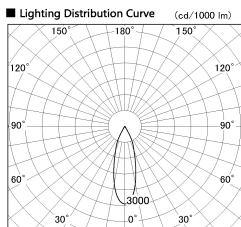

Item no. DD136-3530DW9035-R

Series Name: Cledy versa R-G
(DD136-AG-R)

Dark Mirror Reflector

Installation	Recessed mount
Type	Extra high-efficiency adjustable downlight : Antiglare
Fixture wattage	36W
Beam angle	31 deg
Color Temp.	3500K
CRI	Ra>90
Luminous	3381 lm
Body	Die-cast aluminum alloy
Body finish	N/A
Trim finish	White
Reflector finish	Dark Mirror
IP Rate	IP20
Light source	COB module
Input Voltage	AC220~240V
Dimming Type	Non-Dimmable
Certificate	CE, CCC
Cut Hole	150mm