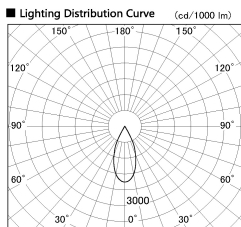

Item no. DD136-3540DW9035-R

Series Name: Cledy versa R-G  
(DD136-AG-R)

Dark Mirror Reflector

Installation	Recessed mount
Type	Extra high-efficiency adjustable downlight : Antiglare
Fixture wattage	36W
Beam angle	42 deg
Color Temp.	3500K
CRI	Ra>90
Luminous	3352 lm
Body	Die-cast aluminum alloy
Body finish	N/A
Trim finish	White
Reflector finish	Dark Mirror
IP Rate	IP20
Light source	COB module
Input Voltage	AC220~240V
Dimming Type	Non-Dimmable
Certificate	CE, CCC
Cut Hole	150mm