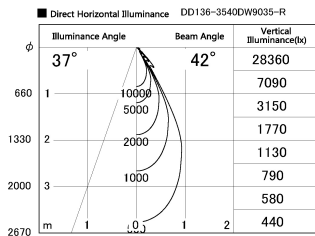

Item no. DD136-3540DW9035-R

Series Name: Cledy versa R-G  
(DD136-AG-R)

Dark Mirror Reflector

Installation	Recessed mount
Type	Extra high-efficiency adjustable downlight : Antiglare
Fixture wattage	36W
Beam angle	42 deg
Color Temp.	3500K
CRI	Ra>90
Luminous	3352 lm
Body	Die-cast aluminum alloy
Body finish	N/A
Trim finish	White
Reflector finish	Dark Mirror
IP Rate	IP20
Light source	COB module
Input Voltage	AC220~240V
Dimming Type	Non-Dimmable
Certificate	CE, CCC
Cut Hole	150mm