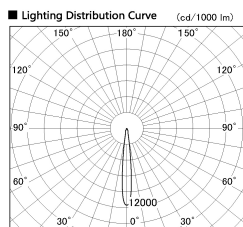

Item no. DD136-2815DW9035-R

Series Name: Cledy versa R-G
(DD136-AG-R)

Dark Mirror Reflector

Installation	Recessed mount
Type	Extra high-efficiency adjustable downlight : Antiglare
Fixture wattage	28W
Beam angle	12 deg
Color Temp.	3500K
CRI	Ra>90
Luminous	2280 lm
Body	Die-cast aluminum alloy
Body finish	N/A
Trim finish	White
Reflector finish	Dark Mirror
IP Rate	IP20
Light source	COB module
Input Voltage	AC220~240V
Dimming Type	Non-Dimmable
Certificate	CE, CCC
Cut Hole	150mm