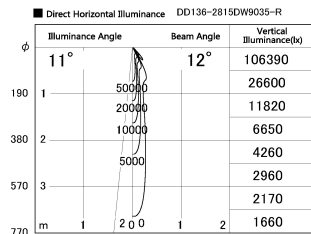

Item no. DD136-2815DW9035-R

Series Name: Cledy versa R-G
(DD136-AG-R)

Dark Mirror Reflector

| | |
|------------------|--|
| Installation | Recessed mount |
| Type | Extra high-efficiency adjustable downlight : Antiglare |
| Fixture wattage | 28W |
| Beam angle | 12 deg |
| Color Temp. | 3500K |
| CRI | Ra>90 |
| Luminous | 2280 lm |
| Body | Die-cast aluminum alloy |
| Body finish | N/A |
| Trim finish | White |
| Reflector finish | Dark Mirror |
| IP Rate | IP20 |
| Light source | COB module |
| Input Voltage | AC220~240V |
| Dimming Type | Non-Dimmable |
| Certificate | CE, CCC |
| Cut Hole | 150mm |