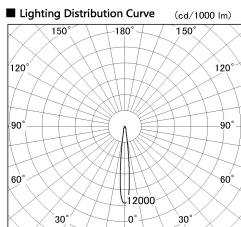

Item no. DD136-2815DW9035-R

Series Name: Cledy versa R-G
(DD136-AG-R)

Dark Mirror Reflector

| | |
|------------------|--|
| Installation | Recessed mount |
| Type | Extra high-efficiency adjustable downlight : Antiglare |
| Fixture wattage | 28W |
| Beam angle | 12 deg |
| Color Temp. | 3500K |
| CRI | Ra>90 |
| Luminous | 2280 lm |
| Body | Die-cast aluminum alloy |
| Body finish | N/A |
| Trim finish | White |
| Reflector finish | Dark Mirror |
| IP Rate | IP20 |
| Light source | COB module |
| Input Voltage | AC220~240V |
| Dimming Type | Non-Dimmable |
| Certificate | CE, CCC |
| Cut Hole | 150mm |