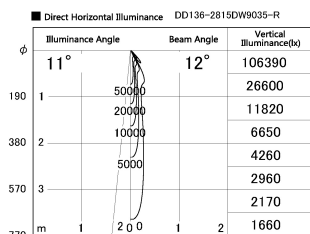

Item no. DD136-2815DW9035-R

Series Name: Cledy versa R-G
(DD136-AG-R)

Dark Mirror Reflector

Installation	Recessed mount
Type	Extra high-efficiency adjustable downlight : Antiglare
Fixture wattage	28W
Beam angle	12 deg
Color Temp.	3500K
CRI	Ra>90
Luminous	2280 lm
Body	Die-cast aluminum alloy
Body finish	N/A
Trim finish	White
Reflector finish	Dark Mirror
IP Rate	IP20
Light source	COB module
Input Voltage	AC220~240V
Dimming Type	Non-Dimmable
Certificate	CE, CCC
Cut Hole	150mm