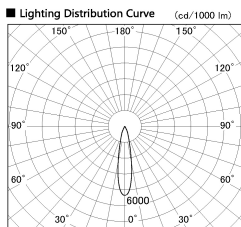

Item no. DD136-2820DW9035-R

Series Name: Cledy versa R-G
(DD136-AG-R)

Dark Mirror Reflector

Installation	Recessed mount
Type	Extra high-efficiency adjustable downlight : Antiglare
Fixture wattage	28W
Beam angle	21 deg
Color Temp.	3500K
CRI	Ra>90
Luminous	2720 lm
Body	Die-cast aluminum alloy
Body finish	N/A
Trim finish	White
Reflector finish	Dark Mirror
IP Rate	IP20
Light source	COB module
Input Voltage	AC220~240V
Dimming Type	Non-Dimmable
Certificate	CE, CCC
Cut Hole	150mm