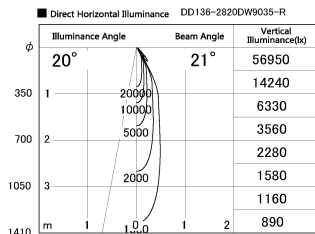

Item no. DD136-2820DW9035-R

Series Name: Cledy versa R-G
(DD136-AG-R)

Dark Mirror Reflector

Installation	Recessed mount
Type	Extra high-efficiency adjustable downlight : Antiglare
Fixture wattage	28W
Beam angle	21 deg
Color Temp.	3500K
CRI	Ra>90
Luminous	2720 lm
Body	Die-cast aluminum alloy
Body finish	N/A
Trim finish	White
Reflector finish	Dark Mirror
IP Rate	IP20
Light source	COB module
Input Voltage	AC220~240V
Dimming Type	Non-Dimmable
Certificate	CE, CCC
Cut Hole	150mm