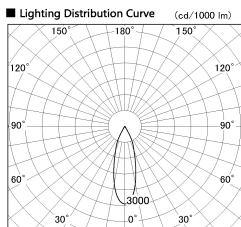

Item no. DD136-2830DW9035-R

Series Name: Cledy versa R-G
(DD136-AG-R)

Dark Mirror Reflector

Installation	Recessed mount
Type	Extra high-efficiency adjustable downlight : Antiglare
Fixture wattage	28W
Beam angle	31 deg
Color Temp.	3500K
CRI	Ra>90
Luminous	2680 lm
Body	Die-cast aluminum alloy
Body finish	N/A
Trim finish	White
Reflector finish	Dark Mirror
IP Rate	IP20
Light source	COB module
Input Voltage	AC220~240V
Dimming Type	Non-Dimmable
Certificate	CE, CCC
Cut Hole	150mm