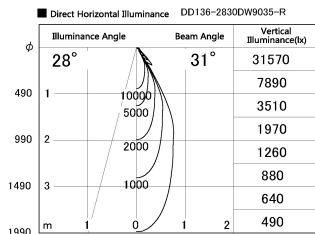

Item no. DD136-2830DW9035-R

Series Name: Cledy versa R-G
(DD136-AG-R)

Dark Mirror Reflector

Installation	Recessed mount
Type	Extra high-efficiency adjustable downlight : Antiglare
Fixture wattage	28W
Beam angle	31 deg
Color Temp.	3500K
CRI	Ra>90
Luminous	2680 lm
Body	Die-cast aluminum alloy
Body finish	N/A
Trim finish	White
Reflector finish	Dark Mirror
IP Rate	IP20
Light source	COB module
Input Voltage	AC220~240V
Dimming Type	Non-Dimmable
Certificate	CE, CCC
Cut Hole	150mm