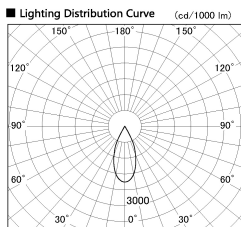

Item no. DD136-2840DW9035-R

Series Name: Cledy versa R-G
(DD136-AG-R)

Dark Mirror Reflector

Installation	Recessed mount
Type	Extra high-efficiency adjustable downlight : Antiglare
Fixture wattage	28W
Beam angle	42 deg
Color Temp.	3500K
CRI	Ra>90
Luminous	2657 lm
Body	Die-cast aluminum alloy
Body finish	N/A
Trim finish	White
Reflector finish	Dark Mirror
IP Rate	IP20
Light source	COB module
Input Voltage	AC220~240V
Dimming Type	Non-Dimmable
Certificate	CE, CCC
Cut Hole	150mm