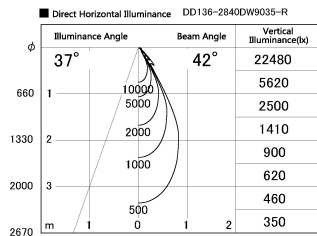

Item no. DD136-2840DW9035-R

Series Name: Cledy versa R-G
(DD136-AG-R)

Dark Mirror Reflector

Installation	Recessed mount
Type	Extra high-efficiency adjustable downlight : Antiglare
Fixture wattage	28W
Beam angle	42 deg
Color Temp.	3500K
CRI	Ra>90
Luminous	2657 lm
Body	Die-cast aluminum alloy
Body finish	N/A
Trim finish	White
Reflector finish	Dark Mirror
IP Rate	IP20
Light source	COB module
Input Voltage	AC220~240V
Dimming Type	Non-Dimmable
Certificate	CE, CCC
Cut Hole	150mm