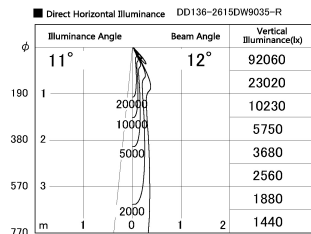

Item no. DD136-2615DW9035-R

Series Name: Cledy versa R-G
(DD136-AG-R)

Dark Mirror Reflector

Installation	Recessed mount
Type	Extra high-efficiency adjustable downlight : Antiglare
Fixture wattage	23W
Beam angle	12 deg
Color Temp.	3500K
CRI	Ra>90
Luminous	1973 lm
Body	Die-cast aluminum alloy
Body finish	N/A
Trim finish	White
Reflector finish	Dark Mirror
IP Rate	IP20
Light source	COB module
Input Voltage	AC220~240V
Dimming Type	Non-Dimmable
Certificate	CE, CCC
Cut Hole	150mm