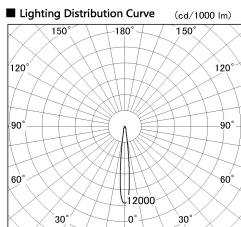

Item no. DD136-2615DW9035-R

Series Name: Cledy versa R-G
(DD136-AG-R)

Dark Mirror Reflector

Installation	Recessed mount
Type	Extra high-efficiency adjustable downlight : Antiglare
Fixture wattage	23W
Beam angle	12 deg
Color Temp.	3500K
CRI	Ra>90
Luminous	1973 lm
Body	Die-cast aluminum alloy
Body finish	N/A
Trim finish	White
Reflector finish	Dark Mirror
IP Rate	IP20
Light source	COB module
Input Voltage	AC220~240V
Dimming Type	Non-Dimmable
Certificate	CE, CCC
Cut Hole	150mm