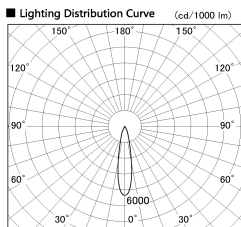

Item no. DD136-2620DW9035-R

Series Name: Cledy versa R-G
(DD136-AG-R)

Dark Mirror Reflector

Installation	Recessed mount
Type	Extra high-efficiency adjustable downlight : Antiglare
Fixture wattage	23W
Beam angle	21 deg
Color Temp.	3500K
CRI	Ra>90
Luminous	2354 lm
Body	Die-cast aluminum alloy
Body finish	N/A
Trim finish	White
Reflector finish	Dark Mirror
IP Rate	IP20
Light source	COB module
Input Voltage	AC220~240V
Dimming Type	Non-Dimmable
Certificate	CE, CCC
Cut Hole	150mm