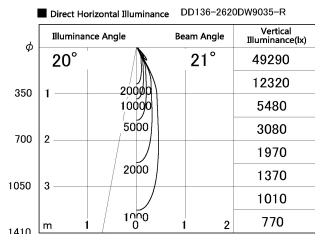

Item no. DD136-2620DW9035-R

Series Name: Cledy versa R-G
(DD136-AG-R)

Dark Mirror Reflector

Installation	Recessed mount
Type	Extra high-efficiency adjustable downlight : Antiglare
Fixture wattage	23W
Beam angle	21 deg
Color Temp.	3500K
CRI	Ra>90
Luminous	2354 lm
Body	Die-cast aluminum alloy
Body finish	N/A
Trim finish	White
Reflector finish	Dark Mirror
IP Rate	IP20
Light source	COB module
Input Voltage	AC220~240V
Dimming Type	Non-Dimmable
Certificate	CE, CCC
Cut Hole	150mm