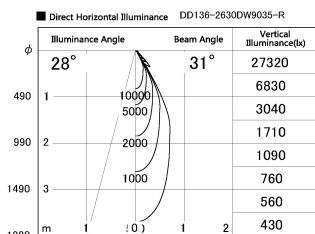

Item no. DD136-2630DW9035-R

Series Name: Cledy versa R-G  
(DD136-AG-R)

Dark Mirror Reflector

Installation	Recessed mount
Type	Extra high-efficiency adjustable downlight : Antiglare
Fixture wattage	23W
Beam angle	31 deg
Color Temp.	3500K
CRI	Ra>90
Luminous	2319 lm
Body	Die-cast aluminum alloy
Body finish	N/A
Trim finish	White
Reflector finish	Dark Mirror
IP Rate	IP20
Light source	COB module
Input Voltage	AC220~240V
Dimming Type	Non-Dimmable
Certificate	CE, CCC
Cut Hole	150mm