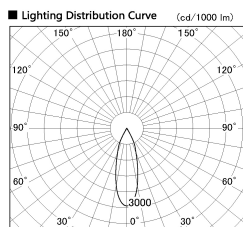

Item no. DD136-2630DW9035-R

Series Name: Cledy versa R-G  
(DD136-AG-R)

Dark Mirror Reflector

Installation	Recessed mount
Type	Extra high-efficiency adjustable downlight : Antiglare
Fixture wattage	23W
Beam angle	31 deg
Color Temp.	3500K
CRI	Ra>90
Luminous	2319 lm
Body	Die-cast aluminum alloy
Body finish	N/A
Trim finish	White
Reflector finish	Dark Mirror
IP Rate	IP20
Light source	COB module
Input Voltage	AC220~240V
Dimming Type	Non-Dimmable
Certificate	CE, CCC
Cut Hole	150mm