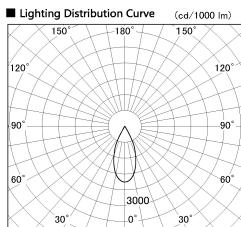

Item no. DD136-2640DW9035-R

Series Name: Cledy versa R-G
(DD136-AG-R)

Dark Mirror Reflector

Installation	Recessed mount
Type	Extra high-efficiency adjustable downlight : Antiglare
Fixture wattage	23W
Beam angle	42 deg
Color Temp.	3500K
CRI	Ra>90
Luminous	2299 lm
Body	Die-cast aluminum alloy
Body finish	N/A
Trim finish	White
Reflector finish	Dark Mirror
IP Rate	IP20
Light source	COB module
Input Voltage	AC220~240V
Dimming Type	Non-Dimmable
Certificate	CE, CCC
Cut Hole	150mm