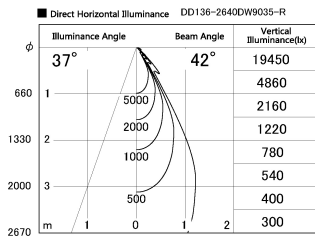

Item no. DD136-2640DW9035-R

Series Name: Cledy versa R-G
(DD136-AG-R)

Dark Mirror Reflector

Installation	Recessed mount
Type	Extra high-efficiency adjustable downlight : Antiglare
Fixture wattage	23W
Beam angle	42 deg
Color Temp.	3500K
CRI	Ra>90
Luminous	2299 lm
Body	Die-cast aluminum alloy
Body finish	N/A
Trim finish	White
Reflector finish	Dark Mirror
IP Rate	IP20
Light source	COB module
Input Voltage	AC220~240V
Dimming Type	Non-Dimmable
Certificate	CE, CCC
Cut Hole	150mm