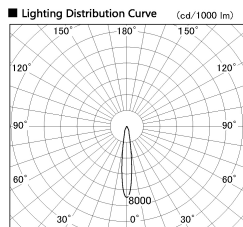

Item no. DD136-2515DW9035-R

Series Name: Cledy versa R-G  
(DD136-AG-R)

Dark Mirror Reflector

Installation	Recessed mount
Type	Extra high-efficiency adjustable downlight : Antiglare
Fixture wattage	23W
Beam angle	14 deg
Color Temp.	3500K
CRI	Ra>90
Luminous	1799 lm
Body	Die-cast aluminum alloy
Body finish	N/A
Trim finish	White
Reflector finish	Dark Mirror
IP Rate	IP20
Light source	COB module
Input Voltage	AC220~240V
Dimming Type	Non-Dimmable
Certificate	CE, CCC
Cut Hole	125mm