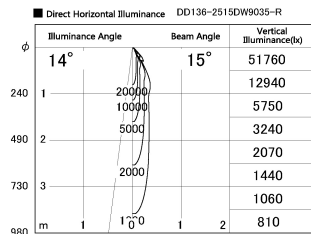

Item no. DD136-2515DW9035-R

Series Name: Cledy versa R-G  
(DD136-AG-R)

Dark Mirror Reflector

Installation	Recessed mount
Type	Extra high-efficiency adjustable downlight : Antiglare
Fixture wattage	23W
Beam angle	14 deg
Color Temp.	3500K
CRI	Ra>90
Luminous	1799 lm
Body	Die-cast aluminum alloy
Body finish	N/A
Trim finish	White
Reflector finish	Dark Mirror
IP Rate	IP20
Light source	COB module
Input Voltage	AC220~240V
Dimming Type	Non-Dimmable
Certificate	CE, CCC
Cut Hole	125mm