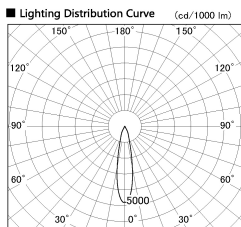

Item no. DD136-2520DW9035-R

Series Name: Cledy versa R-G  
(DD136-AG-R)

Dark Mirror Reflector

Installation	Recessed mount
Type	Extra high-efficiency adjustable downlight : Antiglare
Fixture wattage	23W
Beam angle	21 deg
Color Temp.	3500K
CRI	Ra>90
Luminous	2062 lm
Body	Die-cast aluminum alloy
Body finish	N/A
Trim finish	White
Reflector finish	Dark Mirror
IP Rate	IP20
Light source	COB module
Input Voltage	AC220~240V
Dimming Type	Non-Dimmable
Certificate	CE, CCC
Cut Hole	125mm