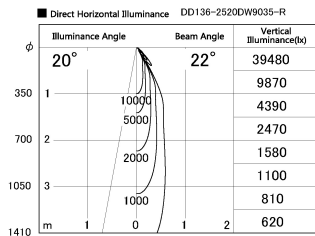

Item no. DD136-2520DW9035-R

Series Name: Cledy versa R-G  
(DD136-AG-R)

Dark Mirror Reflector

Installation	Recessed mount
Type	Extra high-efficiency adjustable downlight : Antiglare
Fixture wattage	23W
Beam angle	21 deg
Color Temp.	3500K
CRI	Ra>90
Luminous	2062 lm
Body	Die-cast aluminum alloy
Body finish	N/A
Trim finish	White
Reflector finish	Dark Mirror
IP Rate	IP20
Light source	COB module
Input Voltage	AC220~240V
Dimming Type	Non-Dimmable
Certificate	CE, CCC
Cut Hole	125mm