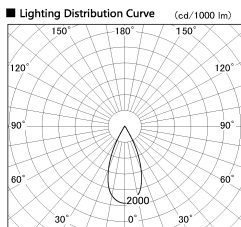

Item no. DD136-2540DW9035-R

Series Name: Cledy versa R-G
(DD136-AG-R)

Dark Mirror Reflector

Installation	Recessed mount
Type	Extra high-efficiency adjustable downlight : Antiglare
Fixture wattage	23W
Beam angle	43 deg
Color Temp.	3500K
CRI	Ra>90
Luminous	2177 lm
Body	Die-cast aluminum alloy
Body finish	N/A
Trim finish	White
Reflector finish	Dark Mirror
IP Rate	IP20
Light source	COB module
Input Voltage	AC220~240V
Dimming Type	Non-Dimmable
Certificate	CE, CCC
Cut Hole	125mm