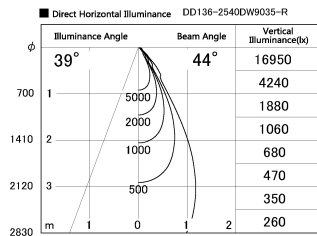

Item no. DD136-2540DW9035-R

Series Name: Cledy versa R-G
(DD136-AG-R)

Dark Mirror Reflector

Installation	Recessed mount
Type	Extra high-efficiency adjustable downlight : Antiglare
Fixture wattage	23W
Beam angle	43 deg
Color Temp.	3500K
CRI	Ra>90
Luminous	2177 lm
Body	Die-cast aluminum alloy
Body finish	N/A
Trim finish	White
Reflector finish	Dark Mirror
IP Rate	IP20
Light source	COB module
Input Voltage	AC220~240V
Dimming Type	Non-Dimmable
Certificate	CE, CCC
Cut Hole	125mm