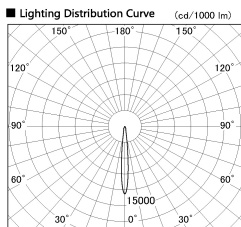

Item no. DD136-2015DW9035-R

Series Name: Cledy versa R-G
(DD136-AG-R)

Dark Mirror Reflector

Installation	Recessed mount
Type	Extra high-efficiency adjustable downlight : Antiglare
Fixture wattage	20W
Beam angle	12 deg
Color Temp.	3500K
CRI	Ra>90
Luminous	1509 lm
Body	Die-cast aluminum alloy
Body finish	N/A
Trim finish	White
Reflector finish	Dark Mirror
IP Rate	IP20
Light source	COB module
Input Voltage	AC220~240V
Dimming Type	Non-Dimmable
Certificate	CE, CCC
Cut Hole	125mm