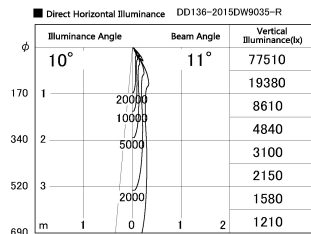

Item no. DD136-2015DW9035-R

Series Name: Cledy versa R-G
(DD136-AG-R)

Dark Mirror Reflector

Installation	Recessed mount
Type	Extra high-efficiency adjustable downlight : Antiglare
Fixture wattage	20W
Beam angle	12 deg
Color Temp.	3500K
CRI	Ra>90
Luminous	1509 lm
Body	Die-cast aluminum alloy
Body finish	N/A
Trim finish	White
Reflector finish	Dark Mirror
IP Rate	IP20
Light source	COB module
Input Voltage	AC220~240V
Dimming Type	Non-Dimmable
Certificate	CE, CCC
Cut Hole	125mm