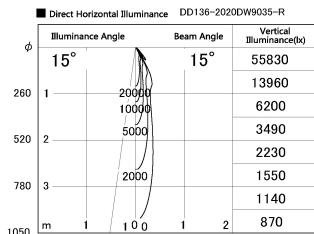

Item no. DD136-2020DW9035-R

Series Name: Cledy versa R-G
(DD136-AG-R)

Dark Mirror Reflector

Installation	Recessed mount
Type	Extra high-efficiency adjustable downlight : Antiglare
Fixture wattage	20W
Beam angle	15 deg
Color Temp.	3500K
CRI	Ra>90
Luminous	1709 lm
Body	Die-cast aluminum alloy
Body finish	N/A
Trim finish	White
Reflector finish	Dark Mirror
IP Rate	IP20
Light source	COB module
Input Voltage	AC220~240V
Dimming Type	Non-Dimmable
Certificate	CE, CCC
Cut Hole	125mm