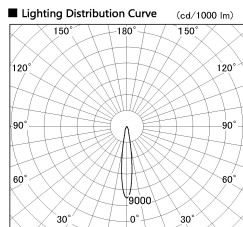

Item no. DD136-2020DW9035-R

Series Name: Cledy versa R-G
(DD136-AG-R)

Dark Mirror Reflector

Installation	Recessed mount
Type	Extra high-efficiency adjustable downlight : Antiglare
Fixture wattage	20W
Beam angle	15 deg
Color Temp.	3500K
CRI	Ra>90
Luminous	1709 lm
Body	Die-cast aluminum alloy
Body finish	N/A
Trim finish	White
Reflector finish	Dark Mirror
IP Rate	IP20
Light source	COB module
Input Voltage	AC220~240V
Dimming Type	Non-Dimmable
Certificate	CE, CCC
Cut Hole	125mm