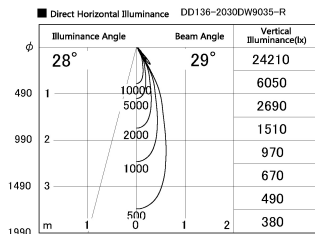

Item no. DD136-2030DW9035-R

Series Name: Cledy versa R-G
(DD136-AG-R)

Dark Mirror Reflector

Installation	Recessed mount
Type	Extra high-efficiency adjustable downlight : Antiglare
Fixture wattage	20W
Beam angle	28 deg
Color Temp.	3500K
CRI	Ra>90
Luminous	1772 lm
Body	Die-cast aluminum alloy
Body finish	N/A
Trim finish	White
Reflector finish	Dark Mirror
IP Rate	IP20
Light source	COB module
Input Voltage	AC220~240V
Dimming Type	Non-Dimmable
Certificate	CE, CCC
Cut Hole	125mm