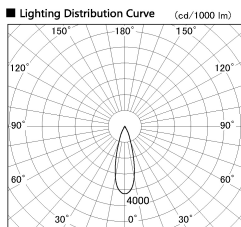

Item no. DD136-2030DW9035-R

Series Name: Cledy versa R-G
(DD136-AG-R)

Dark Mirror Reflector

Installation	Recessed mount
Type	Extra high-efficiency adjustable downlight : Antiglare
Fixture wattage	20W
Beam angle	28 deg
Color Temp.	3500K
CRI	Ra>90
Luminous	1772 lm
Body	Die-cast aluminum alloy
Body finish	N/A
Trim finish	White
Reflector finish	Dark Mirror
IP Rate	IP20
Light source	COB module
Input Voltage	AC220~240V
Dimming Type	Non-Dimmable
Certificate	CE, CCC
Cut Hole	125mm