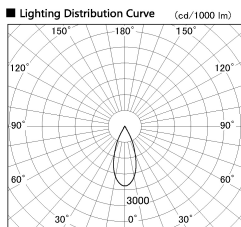

Item no. DD136-2040DW9035-R

Series Name: Cledy versa R-G
(DD136-AG-R)

Dark Mirror Reflector

Installation	Recessed mount
Type	Extra high-efficiency adjustable downlight : Antiglare
Fixture wattage	20W
Beam angle	37 deg
Color Temp.	3500K
CRI	Ra>90
Luminous	1805 lm
Body	Die-cast aluminum alloy
Body finish	N/A
Trim finish	White
Reflector finish	Dark Mirror
IP Rate	IP20
Light source	COB module
Input Voltage	AC220~240V
Dimming Type	Non-Dimmable
Certificate	CE, CCC
Cut Hole	125mm