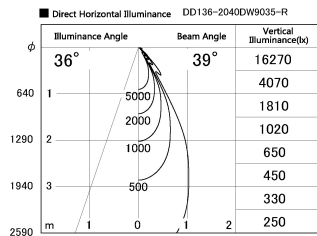

Item no. DD136-2040DW9035-R

Series Name: Cledy versa R-G
(DD136-AG-R)

Dark Mirror Reflector

Installation	Recessed mount
Type	Extra high-efficiency adjustable downlight : Antiglare
Fixture wattage	20W
Beam angle	37 deg
Color Temp.	3500K
CRI	Ra>90
Luminous	1805 lm
Body	Die-cast aluminum alloy
Body finish	N/A
Trim finish	White
Reflector finish	Dark Mirror
IP Rate	IP20
Light source	COB module
Input Voltage	AC220~240V
Dimming Type	Non-Dimmable
Certificate	CE, CCC
Cut Hole	125mm