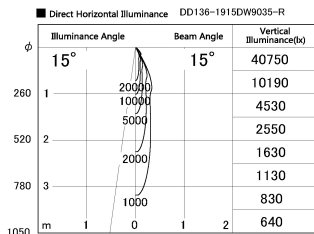

Item no. DD136-1915DW9035-R

Series Name: Cledy versa R-G
(DD136-AG-R)

Dark Mirror Reflector

Installation	Recessed mount
Type	Extra high-efficiency adjustable downlight : Antiglare
Fixture wattage	18.6W
Beam angle	15 deg
Color Temp.	3500K
CRI	Ra>90
Luminous	1344 lm
Body	Die-cast aluminum alloy
Body finish	N/A
Trim finish	White
Reflector finish	Dark Mirror
IP Rate	IP20
Light source	COB module
Input Voltage	AC220~240V
Dimming Type	Non-Dimmable
Certificate	CE, CCC
Cut Hole	100mm