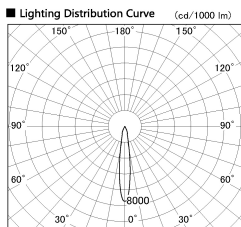

Item no. DD136-1915DW9035-R

Series Name: Cledy versa R-G
(DD136-AG-R)

Dark Mirror Reflector

Installation	Recessed mount
Type	Extra high-efficiency adjustable downlight : Antiglare
Fixture wattage	18.6W
Beam angle	15 deg
Color Temp.	3500K
CRI	Ra>90
Luminous	1344 lm
Body	Die-cast aluminum alloy
Body finish	N/A
Trim finish	White
Reflector finish	Dark Mirror
IP Rate	IP20
Light source	COB module
Input Voltage	AC220~240V
Dimming Type	Non-Dimmable
Certificate	CE, CCC
Cut Hole	100mm