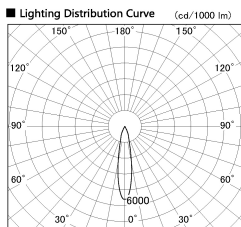

Item no. DD136-1920DW9035-R

Series Name: Cledy versa R-G
(DD136-AG-R)

Dark Mirror Reflector

Installation	Recessed mount
Type	Extra high-efficiency adjustable downlight : Antiglare
Fixture wattage	18.6W
Beam angle	19 deg
Color Temp.	3500K
CRI	Ra>90
Luminous	1438 lm
Body	Die-cast aluminum alloy
Body finish	N/A
Trim finish	White
Reflector finish	Dark Mirror
IP Rate	IP20
Light source	COB module
Input Voltage	AC220~240V
Dimming Type	Non-Dimmable
Certificate	CE, CCC
Cut Hole	100mm