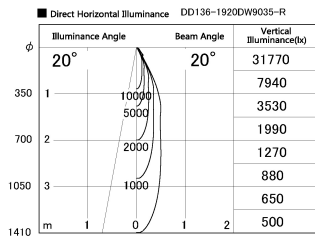

Item no. DD136-1920DW9035-R

Series Name: Cledy versa R-G
(DD136-AG-R)

Dark Mirror Reflector

Installation	Recessed mount
Type	Extra high-efficiency adjustable downlight : Antiglare
Fixture wattage	18.6W
Beam angle	19 deg
Color Temp.	3500K
CRI	Ra>90
Luminous	1438 lm
Body	Die-cast aluminum alloy
Body finish	N/A
Trim finish	White
Reflector finish	Dark Mirror
IP Rate	IP20
Light source	COB module
Input Voltage	AC220~240V
Dimming Type	Non-Dimmable
Certificate	CE, CCC
Cut Hole	100mm