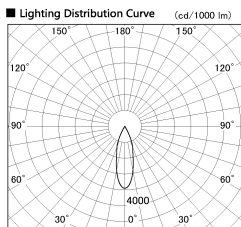

Item no. DD136-1930DW9035-R

Series Name: Cledy versa R-G
(DD136-AG-R)

Dark Mirror Reflector

Installation	Recessed mount
Type	Extra high-efficiency adjustable downlight : Antiglare
Fixture wattage	18.6W
Beam angle	29 deg
Color Temp.	3500K
CRI	Ra>90
Luminous	1544 lm
Body	Die-cast aluminum alloy
Body finish	N/A
Trim finish	White
Reflector finish	Dark Mirror
IP Rate	IP20
Light source	COB module
Input Voltage	AC220~240V
Dimming Type	Non-Dimmable
Certificate	CE, CCC
Cut Hole	100mm