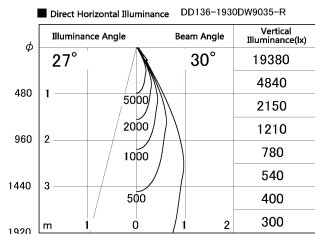

Item no. DD136-1930DW9035-R

Series Name: Cledy versa R-G
(DD136-AG-R)

Dark Mirror Reflector

Installation	Recessed mount
Type	Extra high-efficiency adjustable downlight : Antiglare
Fixture wattage	18.6W
Beam angle	29 deg
Color Temp.	3500K
CRI	Ra>90
Luminous	1544 lm
Body	Die-cast aluminum alloy
Body finish	N/A
Trim finish	White
Reflector finish	Dark Mirror
IP Rate	IP20
Light source	COB module
Input Voltage	AC220~240V
Dimming Type	Non-Dimmable
Certificate	CE, CCC
Cut Hole	100mm