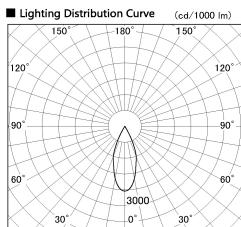

Item no. DD136-1940DW9035-R

Series Name: Cledy versa R-G  
(DD136-AG-R)

Dark Mirror Reflector

Installation	Recessed mount
Type	Extra high-efficiency adjustable downlight : Antiglare
Fixture wattage	18.6W
Beam angle	40 deg
Color Temp.	3500K
CRI	Ra>90
Luminous	1571 lm
Body	Die-cast aluminum alloy
Body finish	N/A
Trim finish	White
Reflector finish	Dark Mirror
IP Rate	IP20
Light source	COB module
Input Voltage	AC220~240V
Dimming Type	Non-Dimmable
Certificate	CE, CCC
Cut Hole	100mm