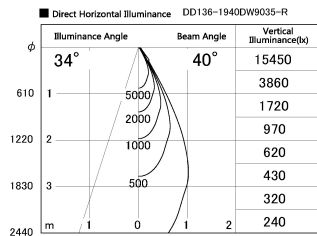

Item no. DD136-1940DW9035-R

Series Name: Cledy versa R-G  
(DD136-AG-R)

Dark Mirror Reflector

Installation	Recessed mount
Type	Extra high-efficiency adjustable downlight : Antiglare
Fixture wattage	18.6W
Beam angle	40 deg
Color Temp.	3500K
CRI	Ra>90
Luminous	1571 lm
Body	Die-cast aluminum alloy
Body finish	N/A
Trim finish	White
Reflector finish	Dark Mirror
IP Rate	IP20
Light source	COB module
Input Voltage	AC220~240V
Dimming Type	Non-Dimmable
Certificate	CE, CCC
Cut Hole	100mm