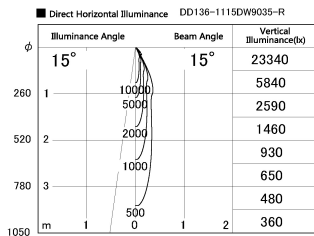

Item no. DD136-1115DW9035-R

Series Name: Cledy versa R-G  
(DD136-AG-R)

Dark Mirror Reflector

Installation	Recessed mount
Type	Extra high-efficiency adjustable downlight : Antiglare
Fixture wattage	10.5W
Beam angle	15 deg
Color Temp.	3500K
CRI	Ra>90
Luminous	770 lm
Body	Die-cast aluminum alloy
Body finish	N/A
Trim finish	White
Reflector finish	Dark Mirror
IP Rate	IP20
Light source	COB module
Input Voltage	AC220~240V
Dimming Type	Non-Dimmable
Certificate	CE, CCC
Cut Hole	100mm