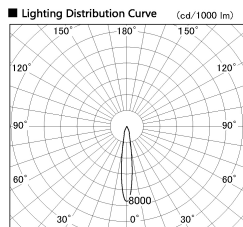

Item no. DD136-1115DW9035-R

Series Name: Cledy versa R-G  
(DD136-AG-R)

Dark Mirror Reflector

Installation	Recessed mount
Type	Extra high-efficiency adjustable downlight : Antiglare
Fixture wattage	10.5W
Beam angle	15 deg
Color Temp.	3500K
CRI	Ra>90
Luminous	770 lm
Body	Die-cast aluminum alloy
Body finish	N/A
Trim finish	White
Reflector finish	Dark Mirror
IP Rate	IP20
Light source	COB module
Input Voltage	AC220~240V
Dimming Type	Non-Dimmable
Certificate	CE, CCC
Cut Hole	100mm