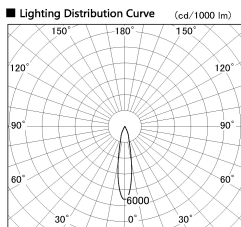

Item no. DD136-1120DW9035-R

Series Name: Cledy versa R-G  
(DD136-AG-R)

Dark Mirror Reflector

Installation	Recessed mount
Type	Extra high-efficiency adjustable downlight : Antiglare
Fixture wattage	10.5W
Beam angle	19 deg
Color Temp.	3500K
CRI	Ra>90
Luminous	824 lm
Body	Die-cast aluminum alloy
Body finish	N/A
Trim finish	White
Reflector finish	Dark Mirror
IP Rate	IP20
Light source	COB module
Input Voltage	AC220~240V
Dimming Type	Non-Dimmable
Certificate	CE, CCC
Cut Hole	100mm