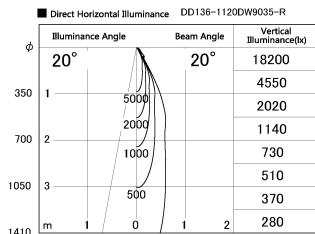

Item no. DD136-1120DW9035-R

Series Name: Cledy versa R-G  
(DD136-AG-R)

Dark Mirror Reflector

Installation	Recessed mount
Type	Extra high-efficiency adjustable downlight : Antiglare
Fixture wattage	10.5W
Beam angle	19 deg
Color Temp.	3500K
CRI	Ra>90
Luminous	824 lm
Body	Die-cast aluminum alloy
Body finish	N/A
Trim finish	White
Reflector finish	Dark Mirror
IP Rate	IP20
Light source	COB module
Input Voltage	AC220~240V
Dimming Type	Non-Dimmable
Certificate	CE, CCC
Cut Hole	100mm