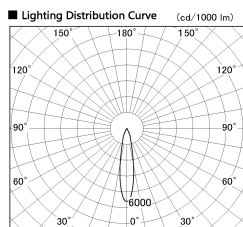

Item no. DD136-1120DW9035-R

Series Name: Cledy versa R-G
(DD136-AG-R)

Dark Mirror Reflector

Installation	Recessed mount
Type	Extra high-efficiency adjustable downlight : Antiglare
Fixture wattage	10.5W
Beam angle	19 deg
Color Temp.	3500K
CRI	Ra>90
Luminous	824 lm
Body	Die-cast aluminum alloy
Body finish	N/A
Trim finish	White
Reflector finish	Dark Mirror
IP Rate	IP20
Light source	COB module
Input Voltage	AC220~240V
Dimming Type	Non-Dimmable
Certificate	CE, CCC
Cut Hole	100mm