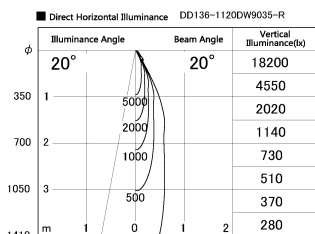

Item no. DD136-1120DW9035-R

Series Name: Cledy versa R-G
(DD136-AG-R)

Dark Mirror Reflector

Installation	Recessed mount
Type	Extra high-efficiency adjustable downlight : Antiglare
Fixture wattage	10.5W
Beam angle	19 deg
Color Temp.	3500K
CRI	Ra>90
Luminous	824 lm
Body	Die-cast aluminum alloy
Body finish	N/A
Trim finish	White
Reflector finish	Dark Mirror
IP Rate	IP20
Light source	COB module
Input Voltage	AC220~240V
Dimming Type	Non-Dimmable
Certificate	CE, CCC
Cut Hole	100mm