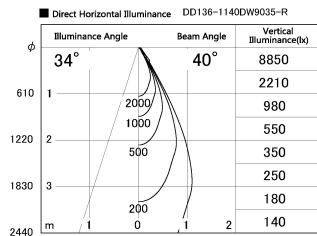

Item no. DD136-1140DW9035-R

Series Name: Cledy versa R-G
(DD136-AG-R)

Dark Mirror Reflector

Installation	Recessed mount
Type	Extra high-efficiency adjustable downlight : Antiglare
Fixture wattage	10.5W
Beam angle	40 deg
Color Temp.	3500K
CRI	Ra>90
Luminous	900 lm
Body	Die-cast aluminum alloy
Body finish	N/A
Trim finish	White
Reflector finish	Dark Mirror
IP Rate	IP20
Light source	COB module
Input Voltage	AC220~240V
Dimming Type	Non-Dimmable
Certificate	CE, CCC
Cut Hole	100mm