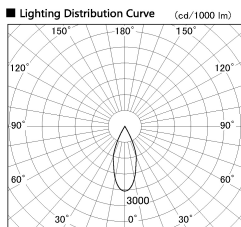

Item no. DD136-1140DW9035-R

Series Name: Cledy versa R-G
(DD136-AG-R)

Dark Mirror Reflector

Installation	Recessed mount
Type	Extra high-efficiency adjustable downlight : Antiglare
Fixture wattage	10.5W
Beam angle	40 deg
Color Temp.	3500K
CRI	Ra>90
Luminous	900 lm
Body	Die-cast aluminum alloy
Body finish	N/A
Trim finish	White
Reflector finish	Dark Mirror
IP Rate	IP20
Light source	COB module
Input Voltage	AC220~240V
Dimming Type	Non-Dimmable
Certificate	CE, CCC
Cut Hole	100mm