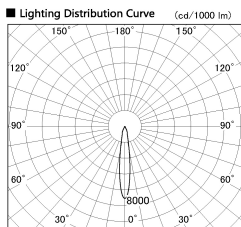

Item no. DD136-0815DW9035-R

Series Name: Cledy versa R-G  
(DD136-AG-R)

Dark Mirror Reflector

Installation	Recessed mount
Type	Extra high-efficiency adjustable downlight : Antiglare
Fixture wattage	7.5W
Beam angle	16deg
Color Temp.	3500K
CRI	Ra>90
Luminous	545 lm
Body	Die-cast aluminum alloy
Body finish	N/A
Trim finish	White
Reflector finish	Dark Mirror
IP Rate	IP20
Light source	COB module
Input Voltage	AC220~240V
Dimming Type	Non-Dimmable
Certificate	CE, CCC
Cut Hole	100mm