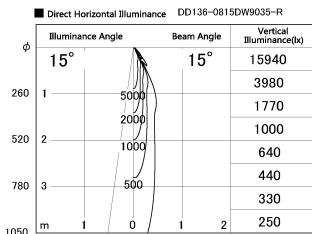

Item no. DD136-0815DW9035-R

Series Name: Cledy versa R-G  
(DD136-AG-R)

Dark Mirror Reflector

Installation	Recessed mount
Type	Extra high-efficiency adjustable downlight : Antiglare
Fixture wattage	7.5W
Beam angle	16deg
Color Temp.	3500K
CRI	Ra>90
Luminous	545 lm
Body	Die-cast aluminum alloy
Body finish	N/A
Trim finish	White
Reflector finish	Dark Mirror
IP Rate	IP20
Light source	COB module
Input Voltage	AC220~240V
Dimming Type	Non-Dimmable
Certificate	CE, CCC
Cut Hole	100mm