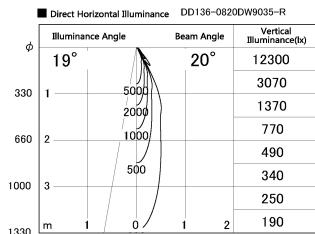

Item no. DD136-0820DW9035-R

Series Name: Cledy versa R-G  
(DD136-AG-R)

Dark Mirror Reflector

Installation	Recessed mount
Type	Extra high-efficiency adjustable downlight : Antiglare
Fixture wattage	7.5W
Beam angle	20deg
Color Temp.	3500K
CRI	Ra>90
Luminous	590 lm
Body	Die-cast aluminum alloy
Body finish	N/A
Trim finish	White
Reflector finish	Dark Mirror
IP Rate	IP20
Light source	COB module
Input Voltage	AC220~240V
Dimming Type	Non-Dimmable
Certificate	CE, CCC
Cut Hole	100mm