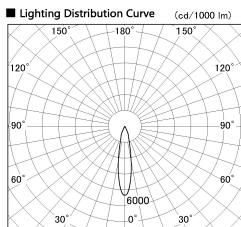

Item no. DD136-0820DW9035-R

Series Name: Cledy versa R-G  
(DD136-AG-R)

Dark Mirror Reflector

Installation	Recessed mount
Type	Extra high-efficiency adjustable downlight : Antiglare
Fixture wattage	7.5W
Beam angle	20deg
Color Temp.	3500K
CRI	Ra>90
Luminous	590 lm
Body	Die-cast aluminum alloy
Body finish	N/A
Trim finish	White
Reflector finish	Dark Mirror
IP Rate	IP20
Light source	COB module
Input Voltage	AC220~240V
Dimming Type	Non-Dimmable
Certificate	CE, CCC
Cut Hole	100mm