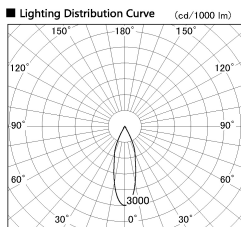

Item no. DD136-0830DW9035-R

Series Name: Cledy versa R-G  
(DD136-AG-R)

Dark Mirror Reflector

Installation	Recessed mount
Type	Extra high-efficiency adjustable downlight : Antiglare
Fixture wattage	7.5W
Beam angle	30deg
Color Temp.	3500K
CRI	Ra>90
Luminous	635 lm
Body	Die-cast aluminum alloy
Body finish	N/A
Trim finish	White
Reflector finish	Dark Mirror
IP Rate	IP20
Light source	COB module
Input Voltage	AC220~240V
Dimming Type	Non-Dimmable
Certificate	CE, CCC
Cut Hole	100mm