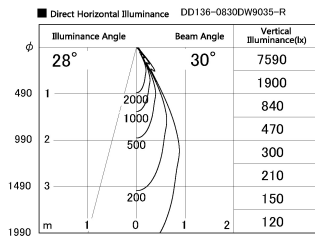

Item no. DD136-0830DW9035-R

Series Name: Cledy versa R-G  
(DD136-AG-R)

Dark Mirror Reflector

Installation	Recessed mount
Type	Extra high-efficiency adjustable downlight : Antiglare
Fixture wattage	7.5W
Beam angle	30deg
Color Temp.	3500K
CRI	Ra>90
Luminous	635 lm
Body	Die-cast aluminum alloy
Body finish	N/A
Trim finish	White
Reflector finish	Dark Mirror
IP Rate	IP20
Light source	COB module
Input Voltage	AC220~240V
Dimming Type	Non-Dimmable
Certificate	CE, CCC
Cut Hole	100mm