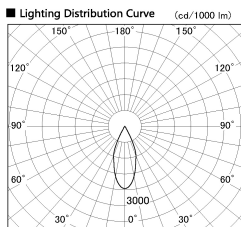

Item no. DD136-0840DW9035-R

Series Name: Cledy versa R-G  
(DD136-AG-R)

Dark Mirror Reflector

Installation	Recessed mount
Type	Extra high-efficiency adjustable downlight : Antiglare
Fixture wattage	7.5W
Beam angle	39deg
Color Temp.	3500K
CRI	Ra>90
Luminous	652 lm
Body	Die-cast aluminum alloy
Body finish	N/A
Trim finish	White
Reflector finish	Dark Mirror
IP Rate	IP20
Light source	COB module
Input Voltage	AC220~240V
Dimming Type	Non-Dimmable
Certificate	CE, CCC
Cut Hole	100mm