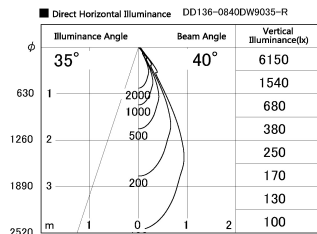

Item no. DD136-0840DW9035-R

Series Name: Cledy versa R-G  
(DD136-AG-R)

Dark Mirror Reflector

Installation	Recessed mount
Type	Extra high-efficiency adjustable downlight : Antiglare
Fixture wattage	7.5W
Beam angle	39deg
Color Temp.	3500K
CRI	Ra>90
Luminous	652 lm
Body	Die-cast aluminum alloy
Body finish	N/A
Trim finish	White
Reflector finish	Dark Mirror
IP Rate	IP20
Light source	COB module
Input Voltage	AC220~240V
Dimming Type	Non-Dimmable
Certificate	CE, CCC
Cut Hole	100mm