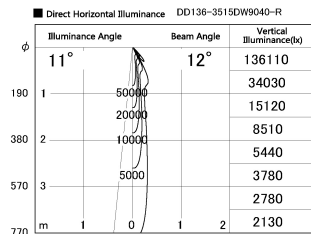

Item no. DD136-3515DW9040-R

Series Name: Cledy versa R-G  
(DD136-AG-R)

Dark Mirror Reflector

Installation	Recessed mount
Type	Extra high-efficiency adjustable downlight : Antiglare
Fixture wattage	36W
Beam angle	12 deg
Color Temp.	4000K
CRI	Ra>90
Luminous	2917 lm
Body	Die-cast aluminum alloy
Body finish	N/A
Trim finish	White
Reflector finish	Dark Mirror
IP Rate	IP20
Light source	COB module
Input Voltage	AC220~240V
Dimming Type	Non-Dimmable
Certificate	CE, CCC
Cut Hole	150mm