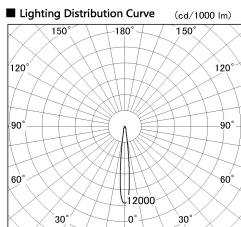

Item no. DD136-3515DW9040-R

Series Name: Cledy versa R-G  
(DD136-AG-R)

Dark Mirror Reflector

Installation	Recessed mount
Type	Extra high-efficiency adjustable downlight : Antiglare
Fixture wattage	36W
Beam angle	12 deg
Color Temp.	4000K
CRI	Ra>90
Luminous	2917 lm
Body	Die-cast aluminum alloy
Body finish	N/A
Trim finish	White
Reflector finish	Dark Mirror
IP Rate	IP20
Light source	COB module
Input Voltage	AC220~240V
Dimming Type	Non-Dimmable
Certificate	CE, CCC
Cut Hole	150mm