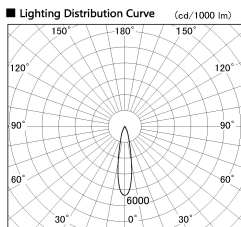

Item no. DD136-3520DW9040-R

Series Name: Cledy versa R-G
(DD136-AG-R)

Dark Mirror Reflector

Installation	Recessed mount
Type	Extra high-efficiency adjustable downlight : Antiglare
Fixture wattage	36W
Beam angle	21 deg
Color Temp.	4000K
CRI	Ra>90
Luminous	3480 lm
Body	Die-cast aluminum alloy
Body finish	N/A
Trim finish	White
Reflector finish	Dark Mirror
IP Rate	IP20
Light source	COB module
Input Voltage	AC220~240V
Dimming Type	Non-Dimmable
Certificate	CE, CCC
Cut Hole	150mm