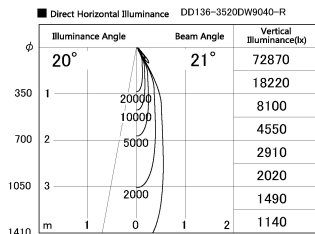

Item no. DD136-3520DW9040-R

Series Name: Cledy versa R-G
(DD136-AG-R)

Dark Mirror Reflector

Installation	Recessed mount
Type	Extra high-efficiency adjustable downlight : Antiglare
Fixture wattage	36W
Beam angle	21 deg
Color Temp.	4000K
CRI	Ra>90
Luminous	3480 lm
Body	Die-cast aluminum alloy
Body finish	N/A
Trim finish	White
Reflector finish	Dark Mirror
IP Rate	IP20
Light source	COB module
Input Voltage	AC220~240V
Dimming Type	Non-Dimmable
Certificate	CE, CCC
Cut Hole	150mm