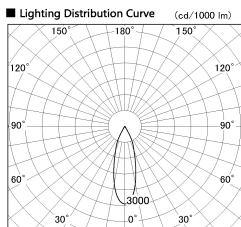

Item no. DD136-3530DW9040-R

Series Name: Cledy versa R-G
(DD136-AG-R)

Dark Mirror Reflector

Installation	Recessed mount
Type	Extra high-efficiency adjustable downlight : Antiglare
Fixture wattage	36W
Beam angle	31 deg
Color Temp.	4000K
CRI	Ra>90
Luminous	3429 lm
Body	Die-cast aluminum alloy
Body finish	N/A
Trim finish	White
Reflector finish	Dark Mirror
IP Rate	IP20
Light source	COB module
Input Voltage	AC220~240V
Dimming Type	Non-Dimmable
Certificate	CE, CCC
Cut Hole	150mm