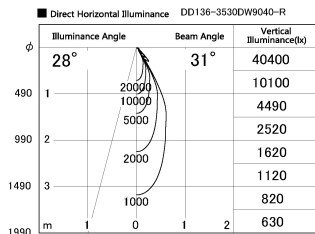

Item no. DD136-3530DW9040-R

Series Name: Cledy versa R-G
(DD136-AG-R)

Dark Mirror Reflector

Installation	Recessed mount
Type	Extra high-efficiency adjustable downlight : Antiglare
Fixture wattage	36W
Beam angle	31 deg
Color Temp.	4000K
CRI	Ra>90
Luminous	3429 lm
Body	Die-cast aluminum alloy
Body finish	N/A
Trim finish	White
Reflector finish	Dark Mirror
IP Rate	IP20
Light source	COB module
Input Voltage	AC220~240V
Dimming Type	Non-Dimmable
Certificate	CE, CCC
Cut Hole	150mm