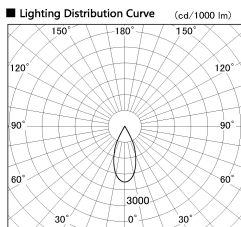

Item no. DD136-3540DW9040-R

Series Name: Cledy versa R-G  
(DD136-AG-R)

Dark Mirror Reflector

Installation	Recessed mount
Type	Extra high-efficiency adjustable downlight : Antiglare
Fixture wattage	36W
Beam angle	42 deg
Color Temp.	4000K
CRI	Ra>90
Luminous	3400 lm
Body	Die-cast aluminum alloy
Body finish	N/A
Trim finish	White
Reflector finish	Dark Mirror
IP Rate	IP20
Light source	COB module
Input Voltage	AC220~240V
Dimming Type	Non-Dimmable
Certificate	CE, CCC
Cut Hole	150mm