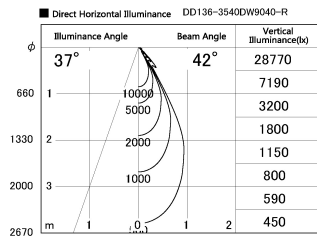

Item no. DD136-3540DW9040-R

Series Name: Cledy versa R-G  
(DD136-AG-R)

Dark Mirror Reflector

Installation	Recessed mount
Type	Extra high-efficiency adjustable downlight : Antiglare
Fixture wattage	36W
Beam angle	42 deg
Color Temp.	4000K
CRI	Ra>90
Luminous	3400 lm
Body	Die-cast aluminum alloy
Body finish	N/A
Trim finish	White
Reflector finish	Dark Mirror
IP Rate	IP20
Light source	COB module
Input Voltage	AC220~240V
Dimming Type	Non-Dimmable
Certificate	CE, CCC
Cut Hole	150mm