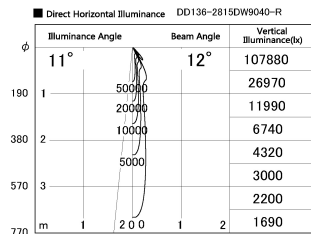

Item no. DD136-2815DW9040-R

Series Name: Cledy versa R-G  
(DD136-AG-R)

Dark Mirror Reflector

Installation	Recessed mount
Type	Extra high-efficiency adjustable downlight : Antiglare
Fixture wattage	28W
Beam angle	12 deg
Color Temp.	4000K
CRI	Ra>90
Luminous	2312 lm
Body	Die-cast aluminum alloy
Body finish	N/A
Trim finish	White
Reflector finish	Dark Mirror
IP Rate	IP20
Light source	COB module
Input Voltage	AC220~240V
Dimming Type	Non-Dimmable
Certificate	CE, CCC
Cut Hole	150mm