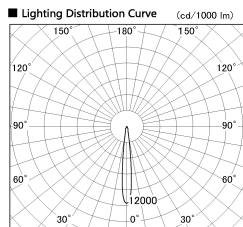

Item no. DD136-2815DW9040-R

Series Name: Cledy versa R-G  
(DD136-AG-R)

Dark Mirror Reflector

Installation	Recessed mount
Type	Extra high-efficiency adjustable downlight : Antiglare
Fixture wattage	28W
Beam angle	12 deg
Color Temp.	4000K
CRI	Ra>90
Luminous	2312 lm
Body	Die-cast aluminum alloy
Body finish	N/A
Trim finish	White
Reflector finish	Dark Mirror
IP Rate	IP20
Light source	COB module
Input Voltage	AC220~240V
Dimming Type	Non-Dimmable
Certificate	CE, CCC
Cut Hole	150mm