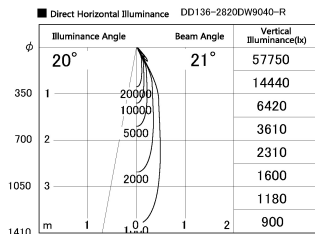

Item no. DD136-2820DW9040-R

Series Name: Cledy versa R-G  
(DD136-AG-R)

Dark Mirror Reflector

Installation	Recessed mount
Type	Extra high-efficiency adjustable downlight : Antiglare
Fixture wattage	28W
Beam angle	21 deg
Color Temp.	4000K
CRI	Ra>90
Luminous	2758 lm
Body	Die-cast aluminum alloy
Body finish	N/A
Trim finish	White
Reflector finish	Dark Mirror
IP Rate	IP20
Light source	COB module
Input Voltage	AC220~240V
Dimming Type	Non-Dimmable
Certificate	CE, CCC
Cut Hole	150mm