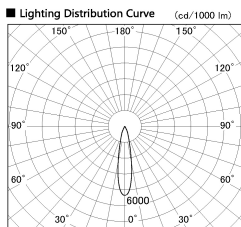

Item no. DD136-2820DW9040-R

Series Name: Cledy versa R-G  
(DD136-AG-R)

Dark Mirror Reflector

Installation	Recessed mount
Type	Extra high-efficiency adjustable downlight : Antiglare
Fixture wattage	28W
Beam angle	21 deg
Color Temp.	4000K
CRI	Ra>90
Luminous	2758 lm
Body	Die-cast aluminum alloy
Body finish	N/A
Trim finish	White
Reflector finish	Dark Mirror
IP Rate	IP20
Light source	COB module
Input Voltage	AC220~240V
Dimming Type	Non-Dimmable
Certificate	CE, CCC
Cut Hole	150mm