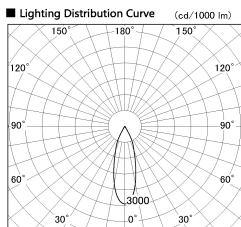

Item no. DD136-2830DW9040-R

Series Name: Cledy versa R-G
(DD136-AG-R)

Dark Mirror Reflector

Installation	Recessed mount
Type	Extra high-efficiency adjustable downlight : Antiglare
Fixture wattage	28W
Beam angle	31 deg
Color Temp.	4000K
CRI	Ra>90
Luminous	2718 lm
Body	Die-cast aluminum alloy
Body finish	N/A
Trim finish	White
Reflector finish	Dark Mirror
IP Rate	IP20
Light source	COB module
Input Voltage	AC220~240V
Dimming Type	Non-Dimmable
Certificate	CE, CCC
Cut Hole	150mm