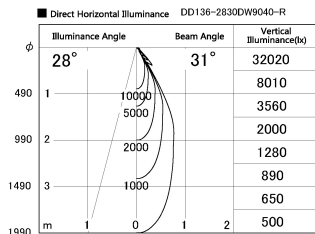

Item no. DD136-2830DW9040-R

Series Name: Cledy versa R-G
(DD136-AG-R)

Dark Mirror Reflector

Installation	Recessed mount
Type	Extra high-efficiency adjustable downlight : Antiglare
Fixture wattage	28W
Beam angle	31 deg
Color Temp.	4000K
CRI	Ra>90
Luminous	2718 lm
Body	Die-cast aluminum alloy
Body finish	N/A
Trim finish	White
Reflector finish	Dark Mirror
IP Rate	IP20
Light source	COB module
Input Voltage	AC220~240V
Dimming Type	Non-Dimmable
Certificate	CE, CCC
Cut Hole	150mm