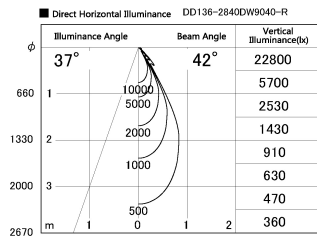

Item no. DD136-2840DW9040-R

Series Name: Cledy versa R-G  
(DD136-AG-R)

Dark Mirror Reflector

Installation	Recessed mount
Type	Extra high-efficiency adjustable downlight : Antiglare
Fixture wattage	28W
Beam angle	42 deg
Color Temp.	4000K
CRI	Ra>90
Luminous	2695 lm
Body	Die-cast aluminum alloy
Body finish	N/A
Trim finish	White
Reflector finish	Dark Mirror
IP Rate	IP20
Light source	COB module
Input Voltage	AC220~240V
Dimming Type	Non-Dimmable
Certificate	CE, CCC
Cut Hole	150mm