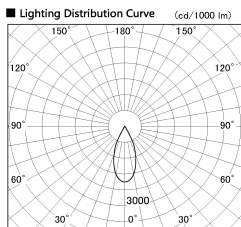

Item no. DD136-2840DW9040-R

Series Name: Cledy versa R-G  
(DD136-AG-R)

Dark Mirror Reflector

Installation	Recessed mount
Type	Extra high-efficiency adjustable downlight : Antiglare
Fixture wattage	28W
Beam angle	42 deg
Color Temp.	4000K
CRI	Ra>90
Luminous	2695 lm
Body	Die-cast aluminum alloy
Body finish	N/A
Trim finish	White
Reflector finish	Dark Mirror
IP Rate	IP20
Light source	COB module
Input Voltage	AC220~240V
Dimming Type	Non-Dimmable
Certificate	CE, CCC
Cut Hole	150mm