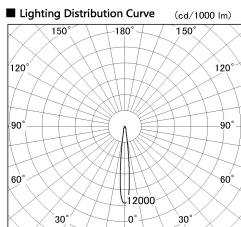

Item no. DD136-2615DW9040-R

Series Name: Cledy versa R-G  
(DD136-AG-R)

Dark Mirror Reflector

Installation	Recessed mount
Type	Extra high-efficiency adjustable downlight : Antiglare
Fixture wattage	23W
Beam angle	12 deg
Color Temp.	4000K
CRI	Ra>90
Luminous	2001 lm
Body	Die-cast aluminum alloy
Body finish	N/A
Trim finish	White
Reflector finish	Dark Mirror
IP Rate	IP20
Light source	COB module
Input Voltage	AC220~240V
Dimming Type	Non-Dimmable
Certificate	CE, CCC
Cut Hole	150mm