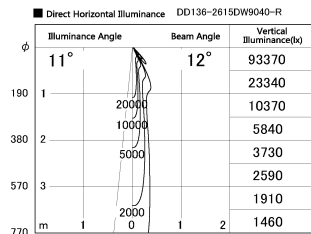

Item no. DD136-2615DW9040-R

Series Name: Cledy versa R-G  
(DD136-AG-R)

Dark Mirror Reflector

Installation	Recessed mount
Type	Extra high-efficiency adjustable downlight : Antiglare
Fixture wattage	23W
Beam angle	12 deg
Color Temp.	4000K
CRI	Ra>90
Luminous	2001 lm
Body	Die-cast aluminum alloy
Body finish	N/A
Trim finish	White
Reflector finish	Dark Mirror
IP Rate	IP20
Light source	COB module
Input Voltage	AC220~240V
Dimming Type	Non-Dimmable
Certificate	CE, CCC
Cut Hole	150mm