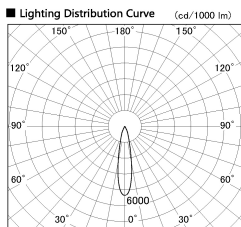

Item no. DD136-2620DW9040-R

Series Name: Cledy versa R-G
(DD136-AG-R)

Dark Mirror Reflector

Installation	Recessed mount
Type	Extra high-efficiency adjustable downlight : Antiglare
Fixture wattage	23W
Beam angle	21 deg
Color Temp.	4000K
CRI	Ra>90
Luminous	2388 lm
Body	Die-cast aluminum alloy
Body finish	N/A
Trim finish	White
Reflector finish	Dark Mirror
IP Rate	IP20
Light source	COB module
Input Voltage	AC220~240V
Dimming Type	Non-Dimmable
Certificate	CE, CCC
Cut Hole	150mm