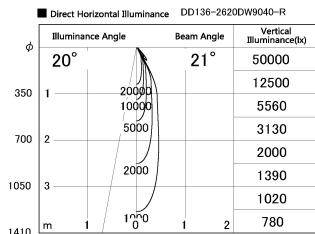

Item no. DD136-2620DW9040-R

Series Name: Cledy versa R-G
(DD136-AG-R)

Dark Mirror Reflector

Installation	Recessed mount
Type	Extra high-efficiency adjustable downlight : Antiglare
Fixture wattage	23W
Beam angle	21 deg
Color Temp.	4000K
CRI	Ra>90
Luminous	2388 lm
Body	Die-cast aluminum alloy
Body finish	N/A
Trim finish	White
Reflector finish	Dark Mirror
IP Rate	IP20
Light source	COB module
Input Voltage	AC220~240V
Dimming Type	Non-Dimmable
Certificate	CE, CCC
Cut Hole	150mm