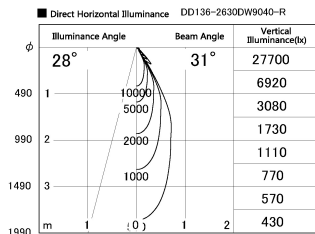

Item no. DD136-2630DW9040-R

Series Name: Cledy versa R-G  
(DD136-AG-R)

Dark Mirror Reflector

Installation	Recessed mount
Type	Extra high-efficiency adjustable downlight : Antiglare
Fixture wattage	23W
Beam angle	31 deg
Color Temp.	4000K
CRI	Ra>90
Luminous	2351 lm
Body	Die-cast aluminum alloy
Body finish	N/A
Trim finish	White
Reflector finish	Dark Mirror
IP Rate	IP20
Light source	COB module
Input Voltage	AC220~240V
Dimming Type	Non-Dimmable
Certificate	CE, CCC
Cut Hole	150mm