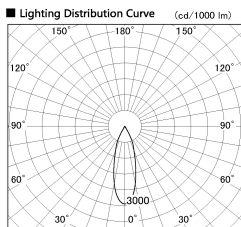

Item no. DD136-2630DW9040-R

Series Name: Cledy versa R-G  
(DD136-AG-R)

Dark Mirror Reflector

Installation	Recessed mount
Type	Extra high-efficiency adjustable downlight : Antiglare
Fixture wattage	23W
Beam angle	31 deg
Color Temp.	4000K
CRI	Ra>90
Luminous	2351 lm
Body	Die-cast aluminum alloy
Body finish	N/A
Trim finish	White
Reflector finish	Dark Mirror
IP Rate	IP20
Light source	COB module
Input Voltage	AC220~240V
Dimming Type	Non-Dimmable
Certificate	CE, CCC
Cut Hole	150mm