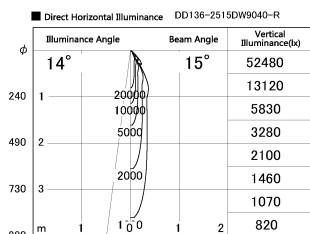

Item no. DD136-2515DW9040-R

Series Name: Cledy versa R-G
(DD136-AG-R)

Dark Mirror Reflector

Installation	Recessed mount
Type	Extra high-efficiency adjustable downlight : Antiglare
Fixture wattage	23W
Beam angle	14 deg
Color Temp.	4000K
CRI	Ra>90
Luminous	1824 lm
Body	Die-cast aluminum alloy
Body finish	N/A
Trim finish	White
Reflector finish	Dark Mirror
IP Rate	IP20
Light source	COB module
Input Voltage	AC220~240V
Dimming Type	Non-Dimmable
Certificate	CE, CCC
Cut Hole	125mm