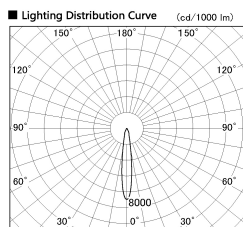

Item no. DD136-2515DW9040-R

Series Name: Cledy versa R-G
(DD136-AG-R)

Dark Mirror Reflector

Installation	Recessed mount
Type	Extra high-efficiency adjustable downlight : Antiglare
Fixture wattage	23W
Beam angle	14 deg
Color Temp.	4000K
CRI	Ra>90
Luminous	1824 lm
Body	Die-cast aluminum alloy
Body finish	N/A
Trim finish	White
Reflector finish	Dark Mirror
IP Rate	IP20
Light source	COB module
Input Voltage	AC220~240V
Dimming Type	Non-Dimmable
Certificate	CE, CCC
Cut Hole	125mm