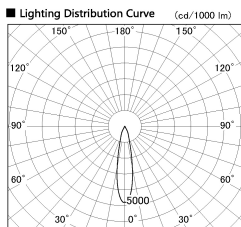

Item no. DD136-2520DW9040-R

Series Name: Cledy versa R-G
(DD136-AG-R)

Dark Mirror Reflector

Installation	Recessed mount
Type	Extra high-efficiency adjustable downlight : Antiglare
Fixture wattage	23W
Beam angle	21 deg
Color Temp.	4000K
CRI	Ra>90
Luminous	2091 lm
Body	Die-cast aluminum alloy
Body finish	N/A
Trim finish	White
Reflector finish	Dark Mirror
IP Rate	IP20
Light source	COB module
Input Voltage	AC220~240V
Dimming Type	Non-Dimmable
Certificate	CE, CCC
Cut Hole	125mm