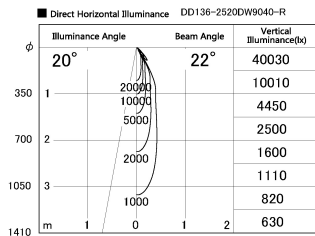

Item no. DD136-2520DW9040-R

Series Name: Cledy versa R-G
(DD136-AG-R)

Dark Mirror Reflector

Installation	Recessed mount
Type	Extra high-efficiency adjustable downlight : Antiglare
Fixture wattage	23W
Beam angle	21 deg
Color Temp.	4000K
CRI	Ra>90
Luminous	2091 lm
Body	Die-cast aluminum alloy
Body finish	N/A
Trim finish	White
Reflector finish	Dark Mirror
IP Rate	IP20
Light source	COB module
Input Voltage	AC220~240V
Dimming Type	Non-Dimmable
Certificate	CE, CCC
Cut Hole	125mm