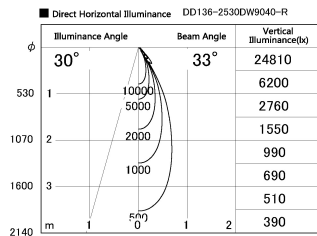

Item no. DD136-2530DW9040-R

Series Name: Cledy versa R-G  
(DD136-AG-R)

Dark Mirror Reflector

Installation	Recessed mount
Type	Extra high-efficiency adjustable downlight : Antiglare
Fixture wattage	23W
Beam angle	32 deg
Color Temp.	4000K
CRI	Ra>90
Luminous	2140 lm
Body	Die-cast aluminum alloy
Body finish	N/A
Trim finish	White
Reflector finish	Dark Mirror
IP Rate	IP20
Light source	COB module
Input Voltage	AC220~240V
Dimming Type	Non-Dimmable
Certificate	CE, CCC
Cut Hole	125mm