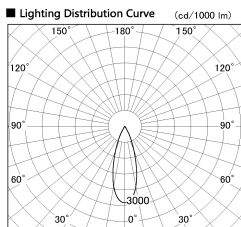

Item no. DD136-2530DW9040-R

Series Name: Cledy versa R-G  
(DD136-AG-R)

Dark Mirror Reflector

Installation	Recessed mount
Type	Extra high-efficiency adjustable downlight : Antiglare
Fixture wattage	23W
Beam angle	32 deg
Color Temp.	4000K
CRI	Ra>90
Luminous	2140 lm
Body	Die-cast aluminum alloy
Body finish	N/A
Trim finish	White
Reflector finish	Dark Mirror
IP Rate	IP20
Light source	COB module
Input Voltage	AC220~240V
Dimming Type	Non-Dimmable
Certificate	CE, CCC
Cut Hole	125mm