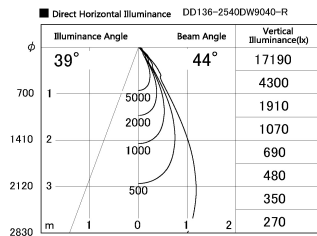

Item no. DD136-2540DW9040-R

Series Name: Cledy versa R-G  
(DD136-AG-R)

Dark Mirror Reflector

|                  |  |
|------------------|--|
| Installation     | Recessed mount   |
| Type             | Extra high-efficiency adjustable downlight : Antiglare |
| Fixture wattage  | 23W  |
| Beam angle       | 43 deg   |
| Color Temp.      | 4000K  |
| CRI              | Ra>90  |
| Luminous         | 2208 lm  |
| Body             | Die-cast aluminum alloy                                |
| Body finish      | N/A  |
| Trim finish      | White  |
| Reflector finish | Dark Mirror  |
| IP Rate          | IP20   |
| Light source     | COB module   |
| Input Voltage    | AC220~240V   |
| Dimming Type     | Non-Dimmable   |
| Certificate      | CE, CCC  |
| Cut Hole         | 125mm  |