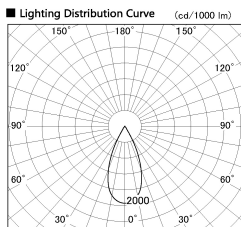

Item no. DD136-2540DW9040-R

Series Name: Cledy versa R-G  
(DD136-AG-R)

Dark Mirror Reflector

|                  |  |
|------------------|--|
| Installation     | Recessed mount   |
| Type             | Extra high-efficiency adjustable downlight : Antiglare |
| Fixture wattage  | 23W  |
| Beam angle       | 43 deg   |
| Color Temp.      | 4000K  |
| CRI              | Ra>90  |
| Luminous         | 2208 lm  |
| Body             | Die-cast aluminum alloy                                |
| Body finish      | N/A  |
| Trim finish      | White  |
| Reflector finish | Dark Mirror  |
| IP Rate          | IP20   |
| Light source     | COB module   |
| Input Voltage    | AC220~240V   |
| Dimming Type     | Non-Dimmable   |
| Certificate      | CE, CCC  |
| Cut Hole         | 125mm  |