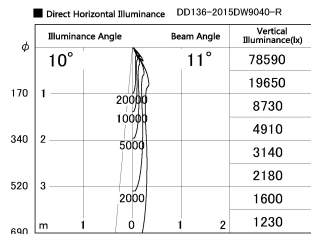

Item no. DD136-2015DW9040-R

Series Name: Cledy versa R-G  
(DD136-AG-R)

Dark Mirror Reflector

Installation	Recessed mount
Type	Extra high-efficiency adjustable downlight : Antiglare
Fixture wattage	20W
Beam angle	12 deg
Color Temp.	4000K
CRI	Ra>90
Luminous	1530 lm
Body	Die-cast aluminum alloy
Body finish	N/A
Trim finish	White
Reflector finish	Dark Mirror
IP Rate	IP20
Light source	COB module
Input Voltage	AC220~240V
Dimming Type	Non-Dimmable
Certificate	CE, CCC
Cut Hole	125mm