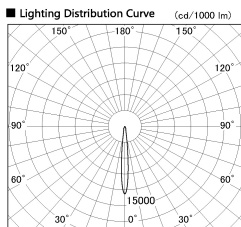

Item no. DD136-2015DW9040-R

Series Name: Cledy versa R-G  
(DD136-AG-R)

Dark Mirror Reflector

Installation	Recessed mount
Type	Extra high-efficiency adjustable downlight : Antiglare
Fixture wattage	20W
Beam angle	12 deg
Color Temp.	4000K
CRI	Ra>90
Luminous	1530 lm
Body	Die-cast aluminum alloy
Body finish	N/A
Trim finish	White
Reflector finish	Dark Mirror
IP Rate	IP20
Light source	COB module
Input Voltage	AC220~240V
Dimming Type	Non-Dimmable
Certificate	CE, CCC
Cut Hole	125mm